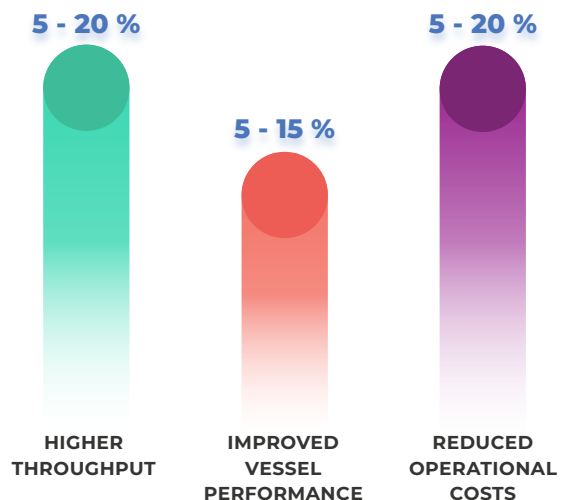

Exceed the Past. Shape the Future.

For more information contact:

sales@avlino.com

www.avlino.com