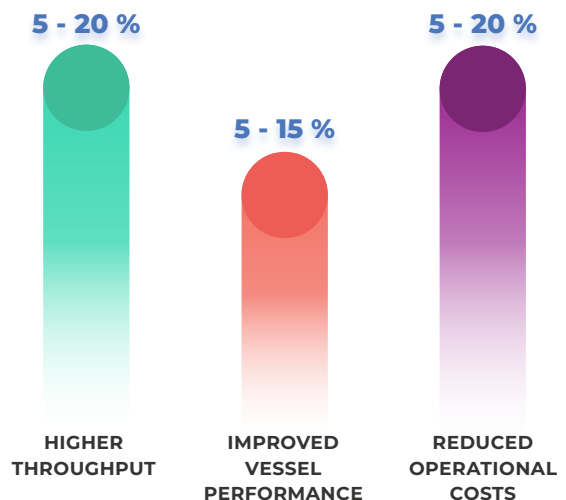

For more information contact:

sales@avlino.com

www.avlino.com