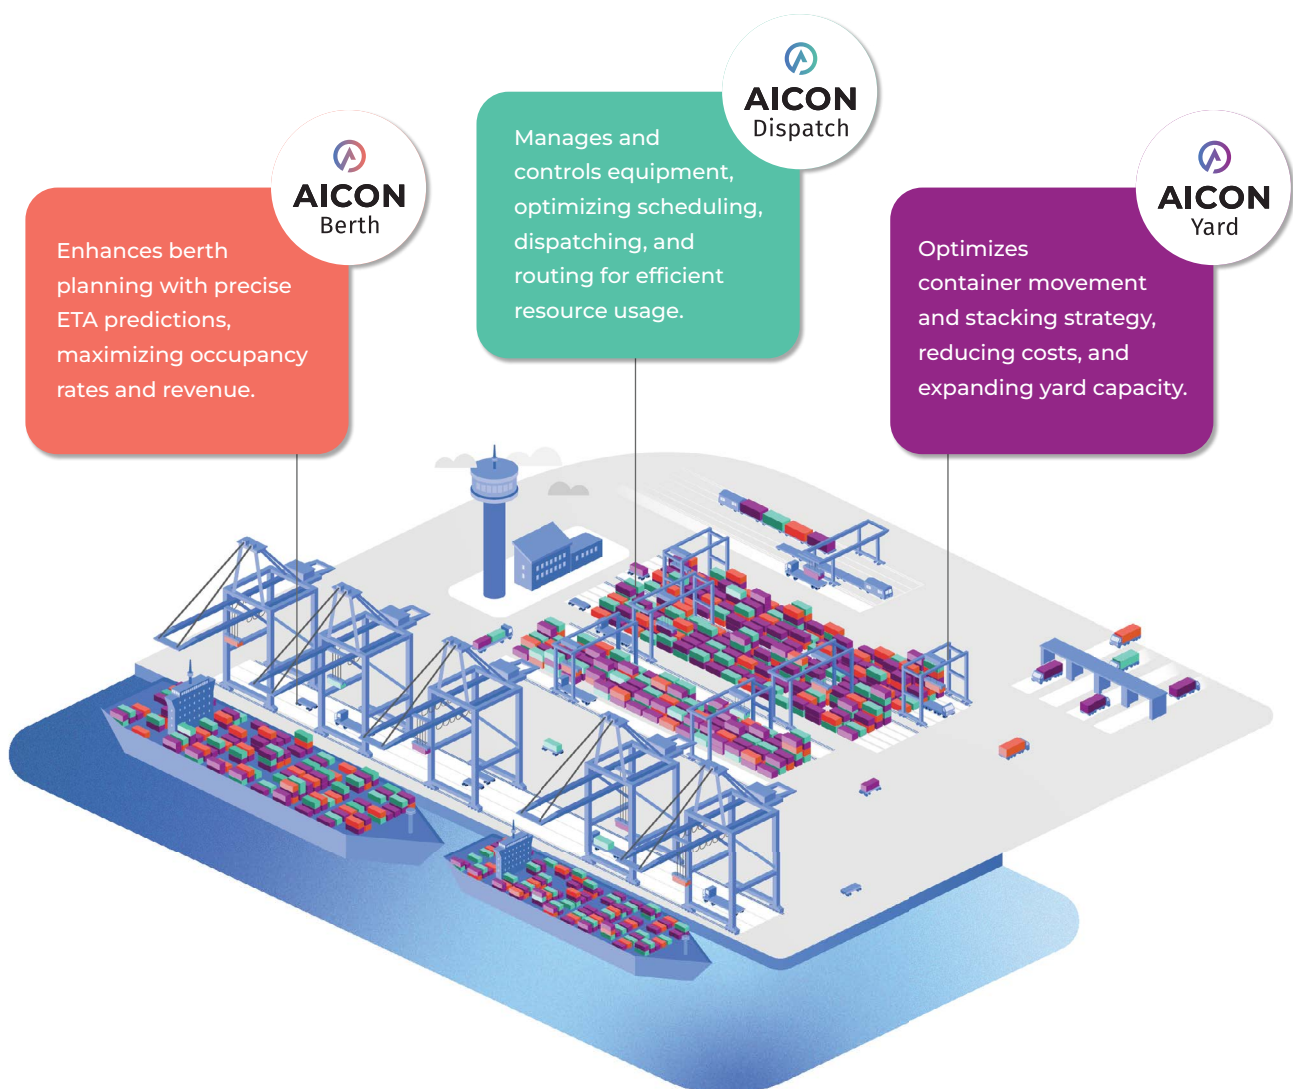

AICON Solutions Suite

Maritime Logistics Reimagined

AICON contains three key Solutions developed to meet specific operational needs that work together seamlessly or as standalone. These applications provide actionable insights, dynamic decisions, and autonomous workflows, reducing manual processes while increasing operational accuracy.

Your Trust, Our Priority

- AICON prioritizes data security with robust cybersecurity standards, strict controls, and regular audits to ensure adherence to industry-leading practices.
- Our dedicated implementation team collaborates with your operations and IT teams to establish secure connections and streamline data streaming.
- Our cybersecurity controls ensure a strategic approach of identifying, prioritizing, evaluating, and managing potential risks and threats to minimize costly downtimes.

Simplifying Implementation

- AICON offers highly secure cloud-based deployment with real-time interfaces for seamless integration with existing TOS and ancillary systems.
- Integration with third-party systems, including TOS, equipment control systems, gate operating systems, and more, ensures efficient data exchange and system interoperability.
- Comprehensive dashboards and operational alerting system for monitoring KPIs, identifying constraints, and driving continuous improvement.
- AICON creates a virtual replica of your terminal operations by using AI-powered digital twin modeling. This powerful technology captures real-time data and simulates container movements, enabling precise predictions and enhanced planning.

AICON is a Solutions Suite designed to tackle the pain points resulting from dynamic conditions in container terminals. Combining the power of AI/ML and Operations Research, AICON optimizes operational strategies and offers intelligent decision-making to drive sustainable growth.